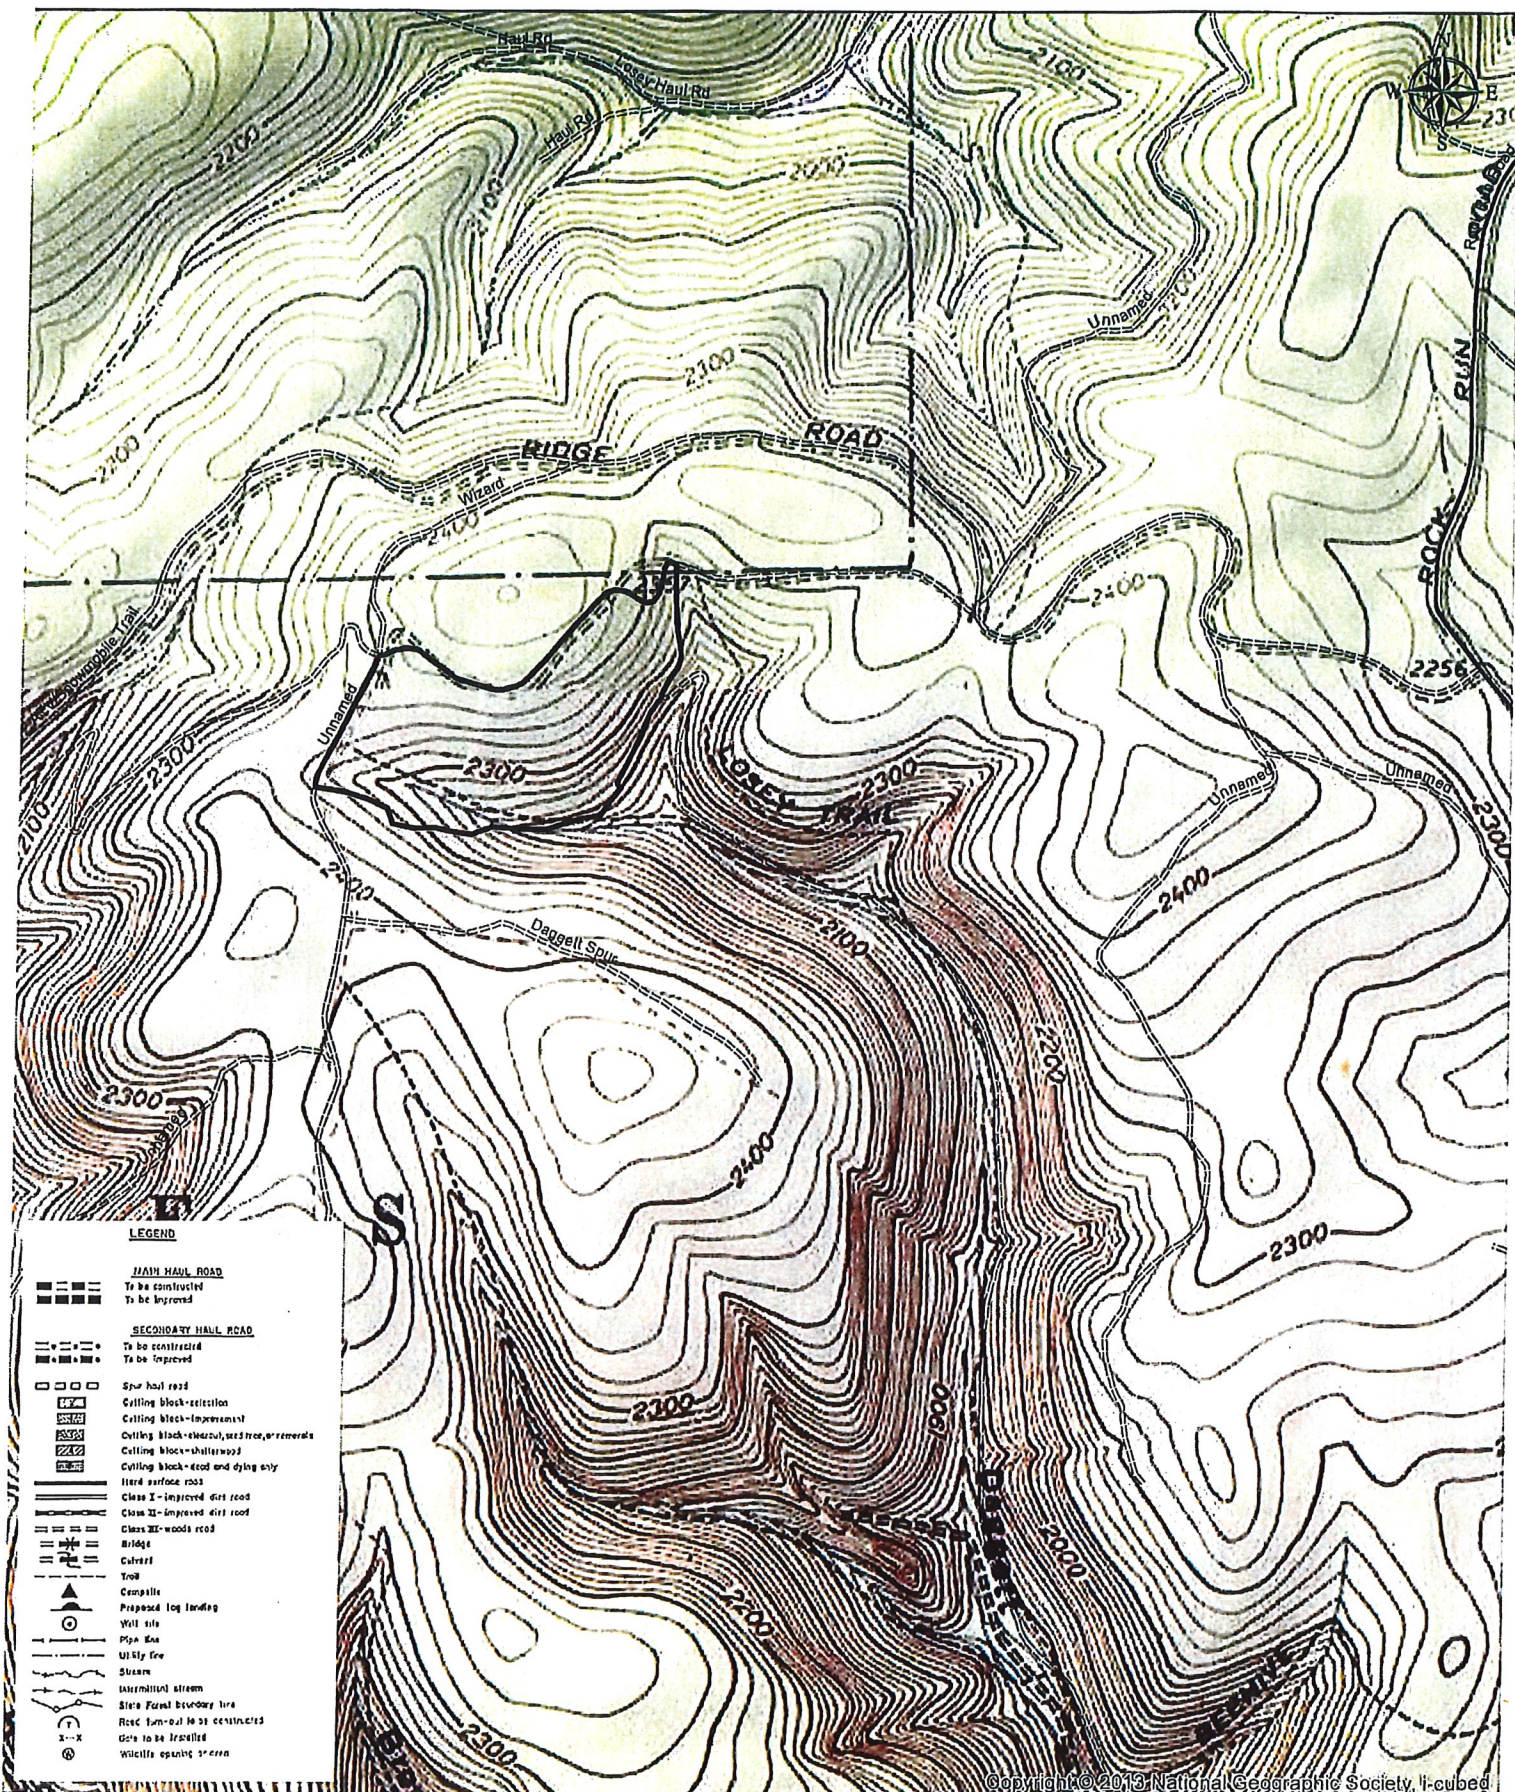

## Timber Sale 09201801 Pine Township, Clearfield County "Koslor Herbicide"

Project #151826  
Herbicide 50 Acres  
Wharton Township  
Potter County  
Chris Beaver

1" = 1320'

Proposed Herbicide Project 131829  
153 Acres  
Steep Terrain  
Jones Township, Elk County  
Wildwood Fire Tower and Glen Hazel Topo Quads

Scale 1 inch = 1320 feet

Proposed Herbicide Project 131807  
39 Acres  
Steep Terrain  
Grove and Lumber Townships, Cameron County  
First Fork Topo Quad

Scale 1 Inch = 1320 feet

Proposed Herbicide Project 131808  
54 Acres  
Steep Terrain  
Lumber Township, Cameron County  
Cameron and First Fork Topo Quads