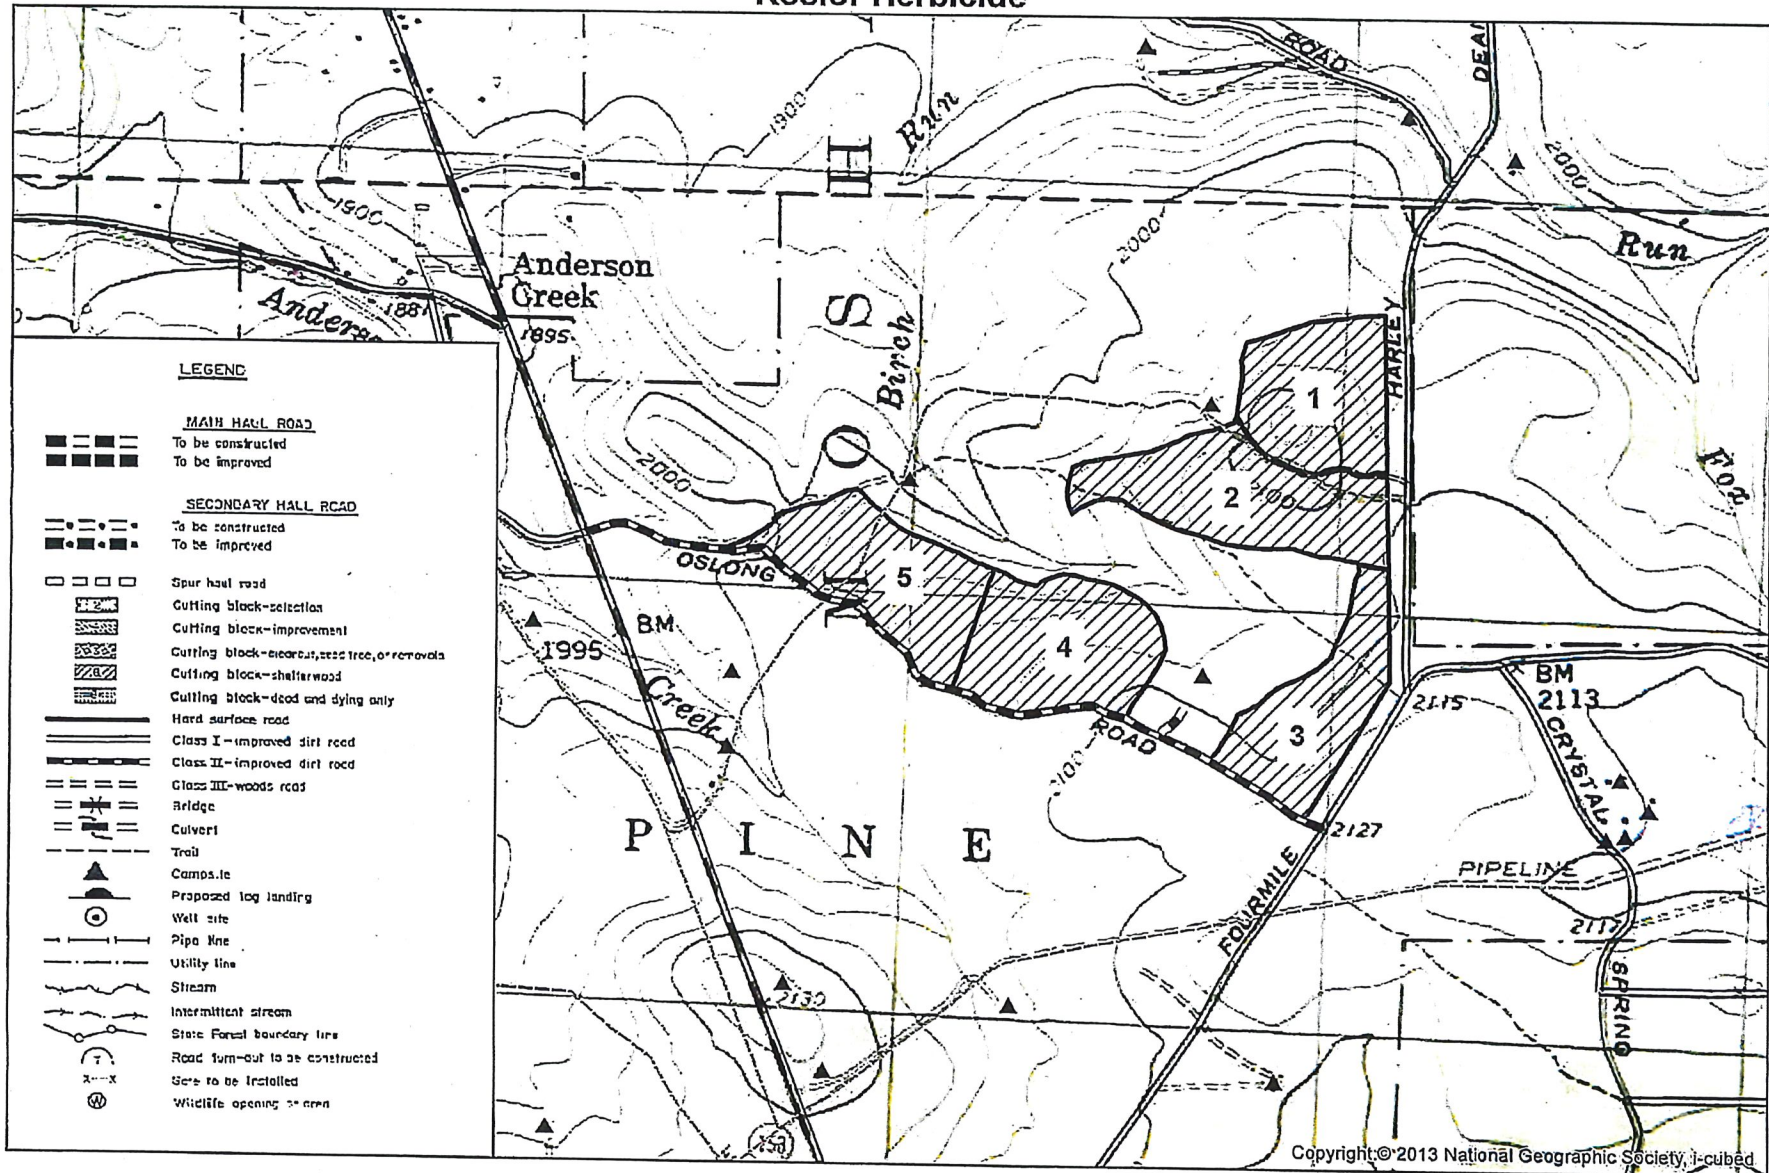

# Exhibit A Moshannon State Forest

155 Acres  
Accord 1.5 Q/Ac

Compartment 12  
Scale - 1 in = 0.25 miles  
September 11, 2018

## Timber Sale 09201801 Pine Township, Clearfield County "Koslor Herbicide"

Project #151826  
Herbicide 50 Acres  
Wharton Township  
Potter County  
Chris Beaver

1" = 1320'

Proposed Herbicide Project 131829  
153 Acres  
Steep Terrain  
Jones Township, Elk County  
Wildwood Fire Tower and Glen Hazel Topo Quads

Scale 1 inch = 1320 feet

Proposed Herbicide Project 131807  
39 Acres  
Steep Terrain  
Grove and Lumber Townships, Cameron County  
First Fork Topo Quad

Scale 1 Inch = 1320 feet

Proposed Herbicide Project 131808  
54 Acres  
Steep Terrain  
Lumber Township, Cameron County  
Cameron and First Fork Topo Quads